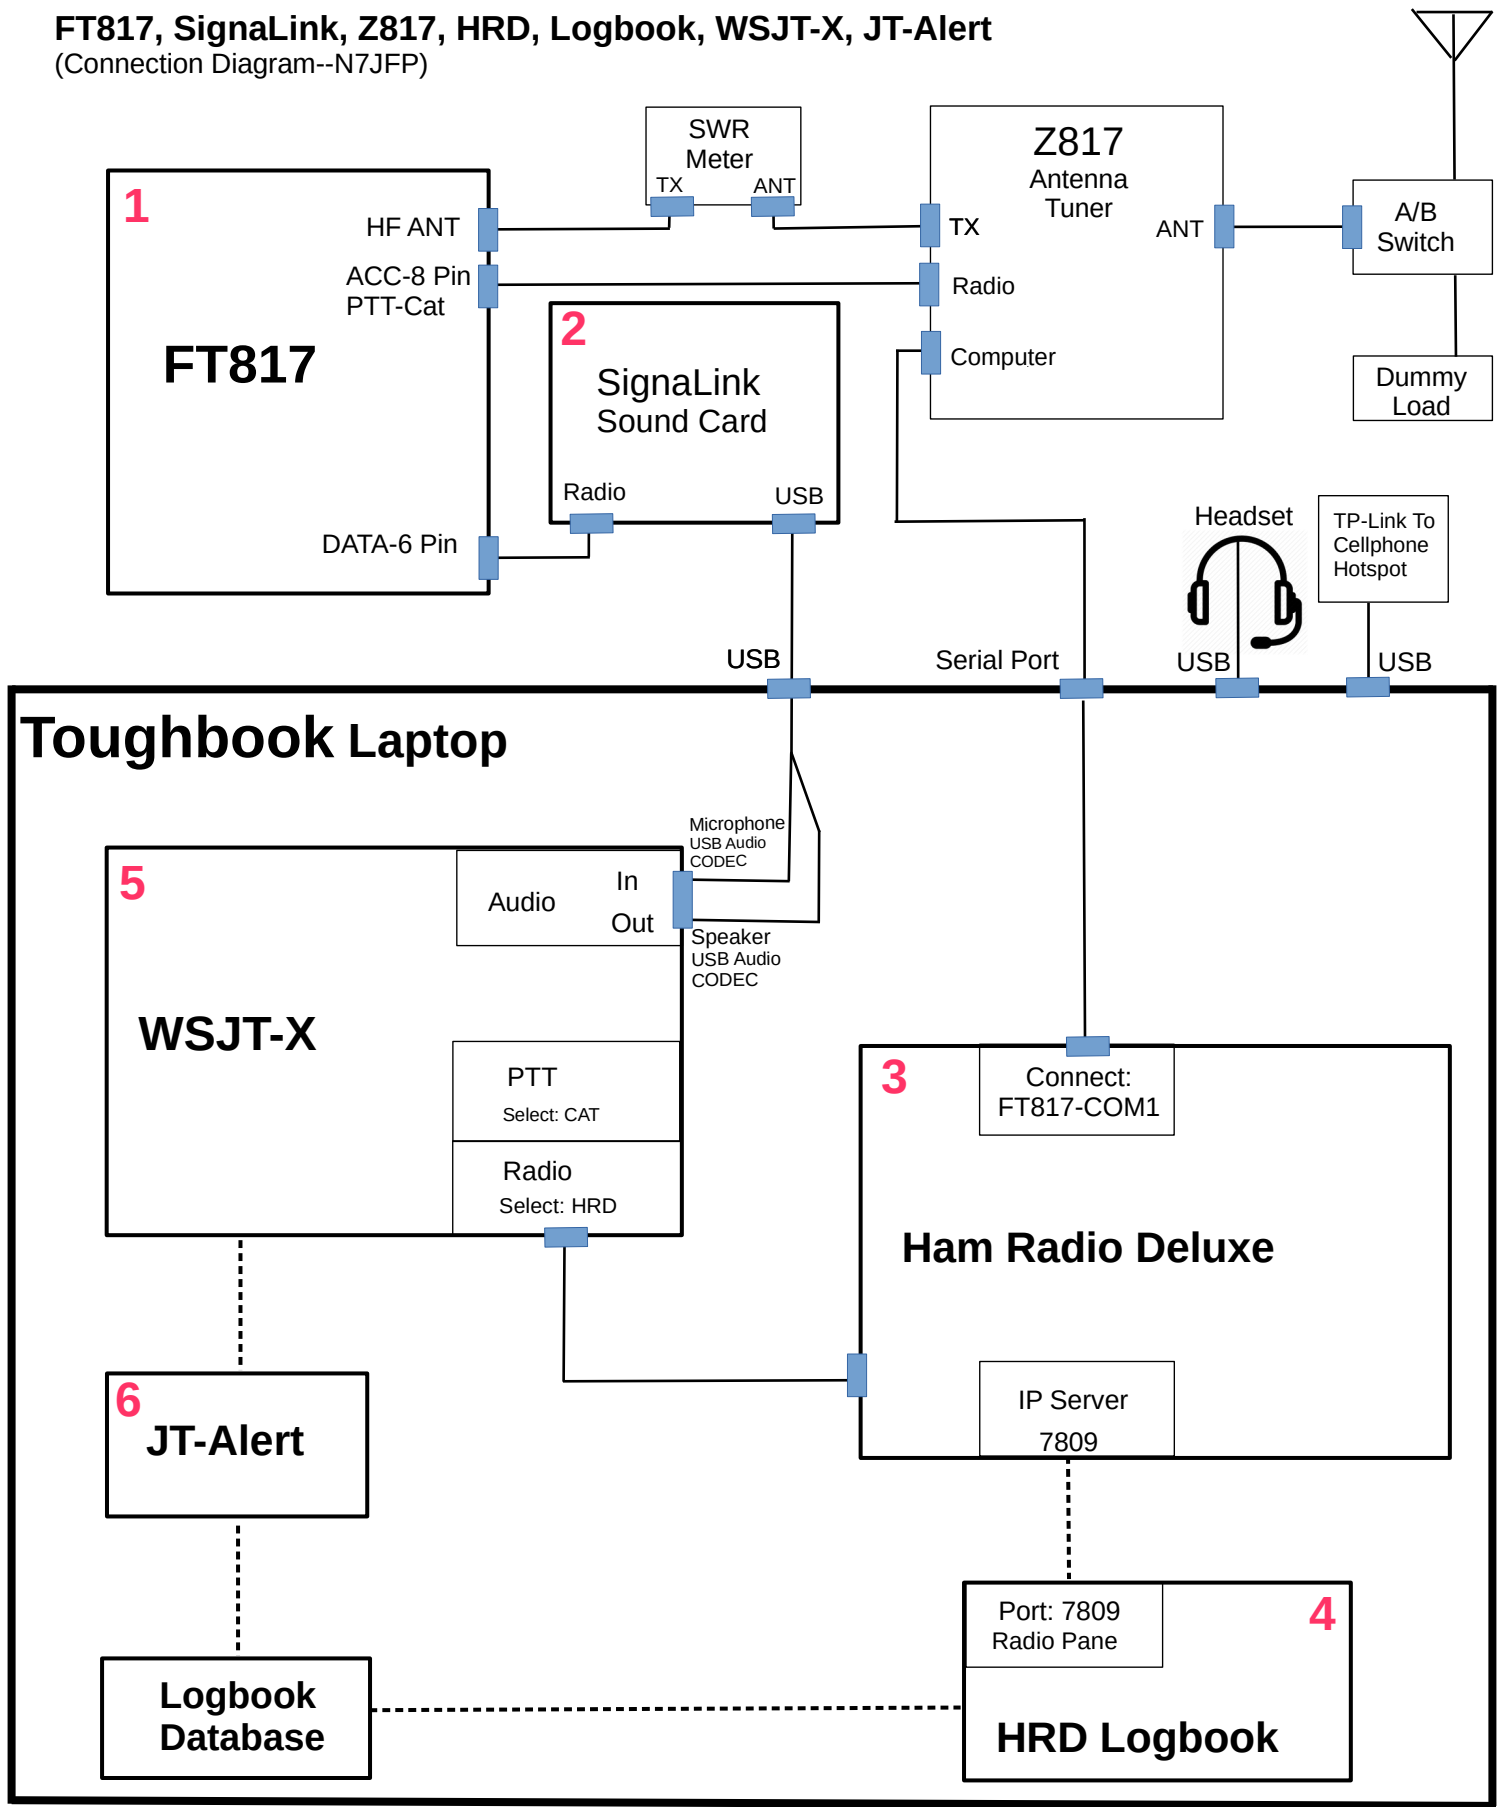

FT817, Signalink, Z817, HRD, Logbook, WSJT-X, JT-Alert
 (Connection Diagram--N7JFP)

Start Order: 1 thru 6